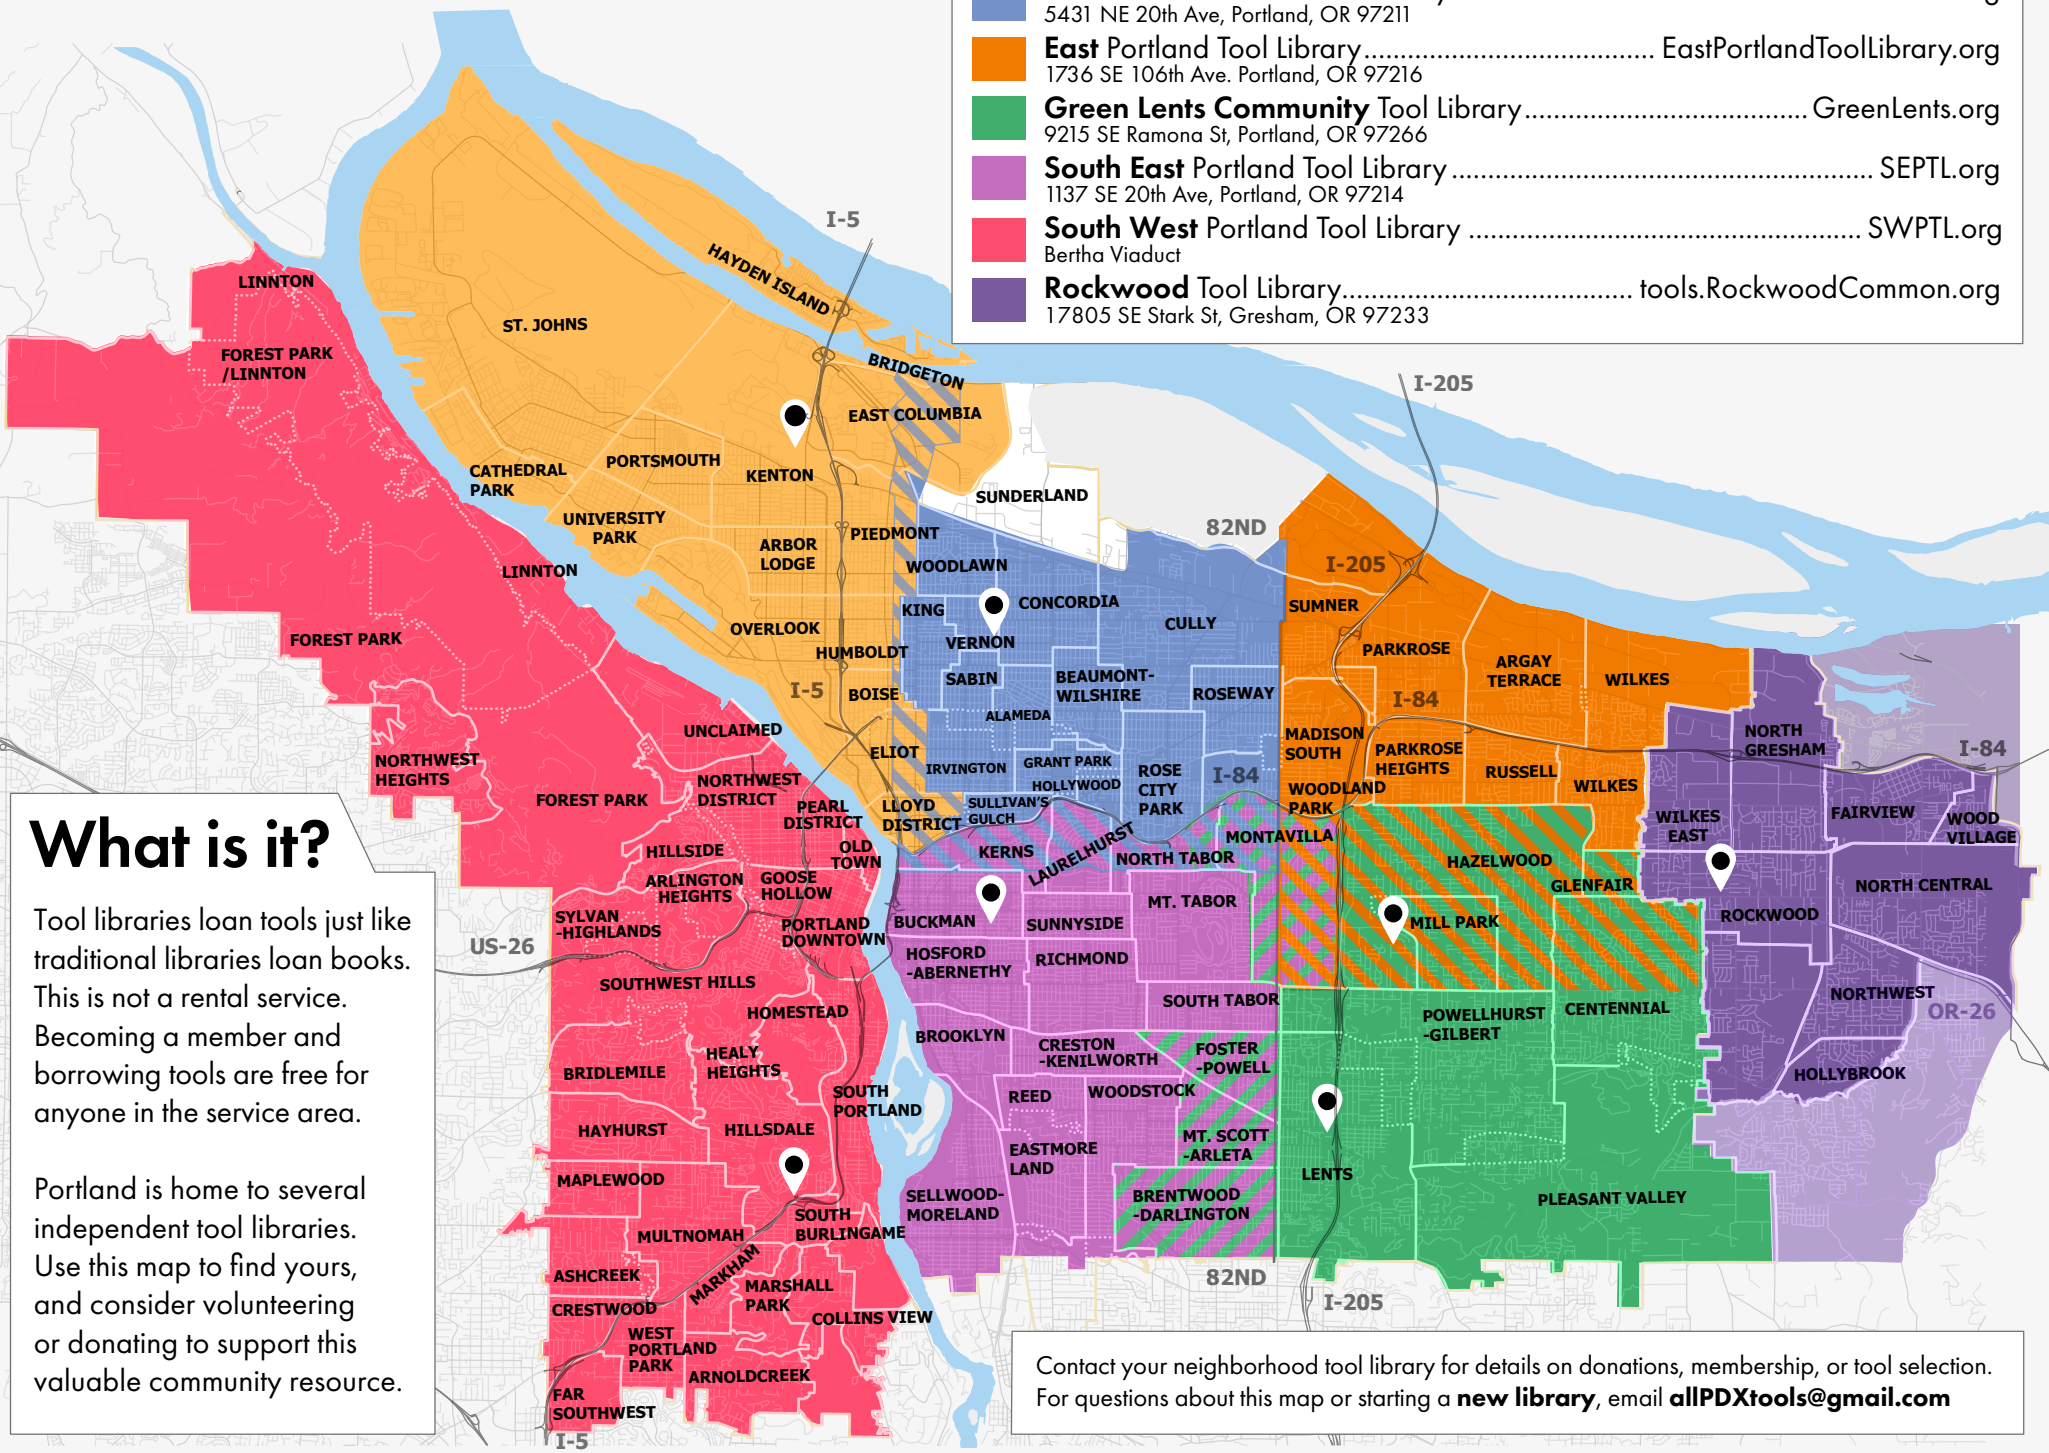

Portland Tool Libraries

- North Portland Tool Library** NPTL.MyTurn.com
2209 N Schofield St, Portland, OR 97217
- North East Portland Tool Library** NEPTL.org
5431 NE 20th Ave, Portland, OR 97211
- East Portland Tool Library** EastPortlandToolLibrary.org
1736 SE 106th Ave. Portland, OR 97216
- Green Lents Community Tool Library** GreenLents.org
9215 SE Ramona St, Portland, OR 97266
- South East Portland Tool Library** SEPTL.org
1137 SE 20th Ave, Portland, OR 97214
- South West Portland Tool Library** SWPTL.org
Bertha Viaduct
- Rockwood Tool Library** tools.RockwoodCommon.org
17805 SE Stark St, Gresham, OR 97233

What is it?

Tool libraries loan tools just like traditional libraries loan books. This is not a rental service. Becoming a member and borrowing tools are free for anyone in the service area.

Portland is home to several independent tool libraries. Use this map to find yours, and consider volunteering or donating to support this valuable community resource.